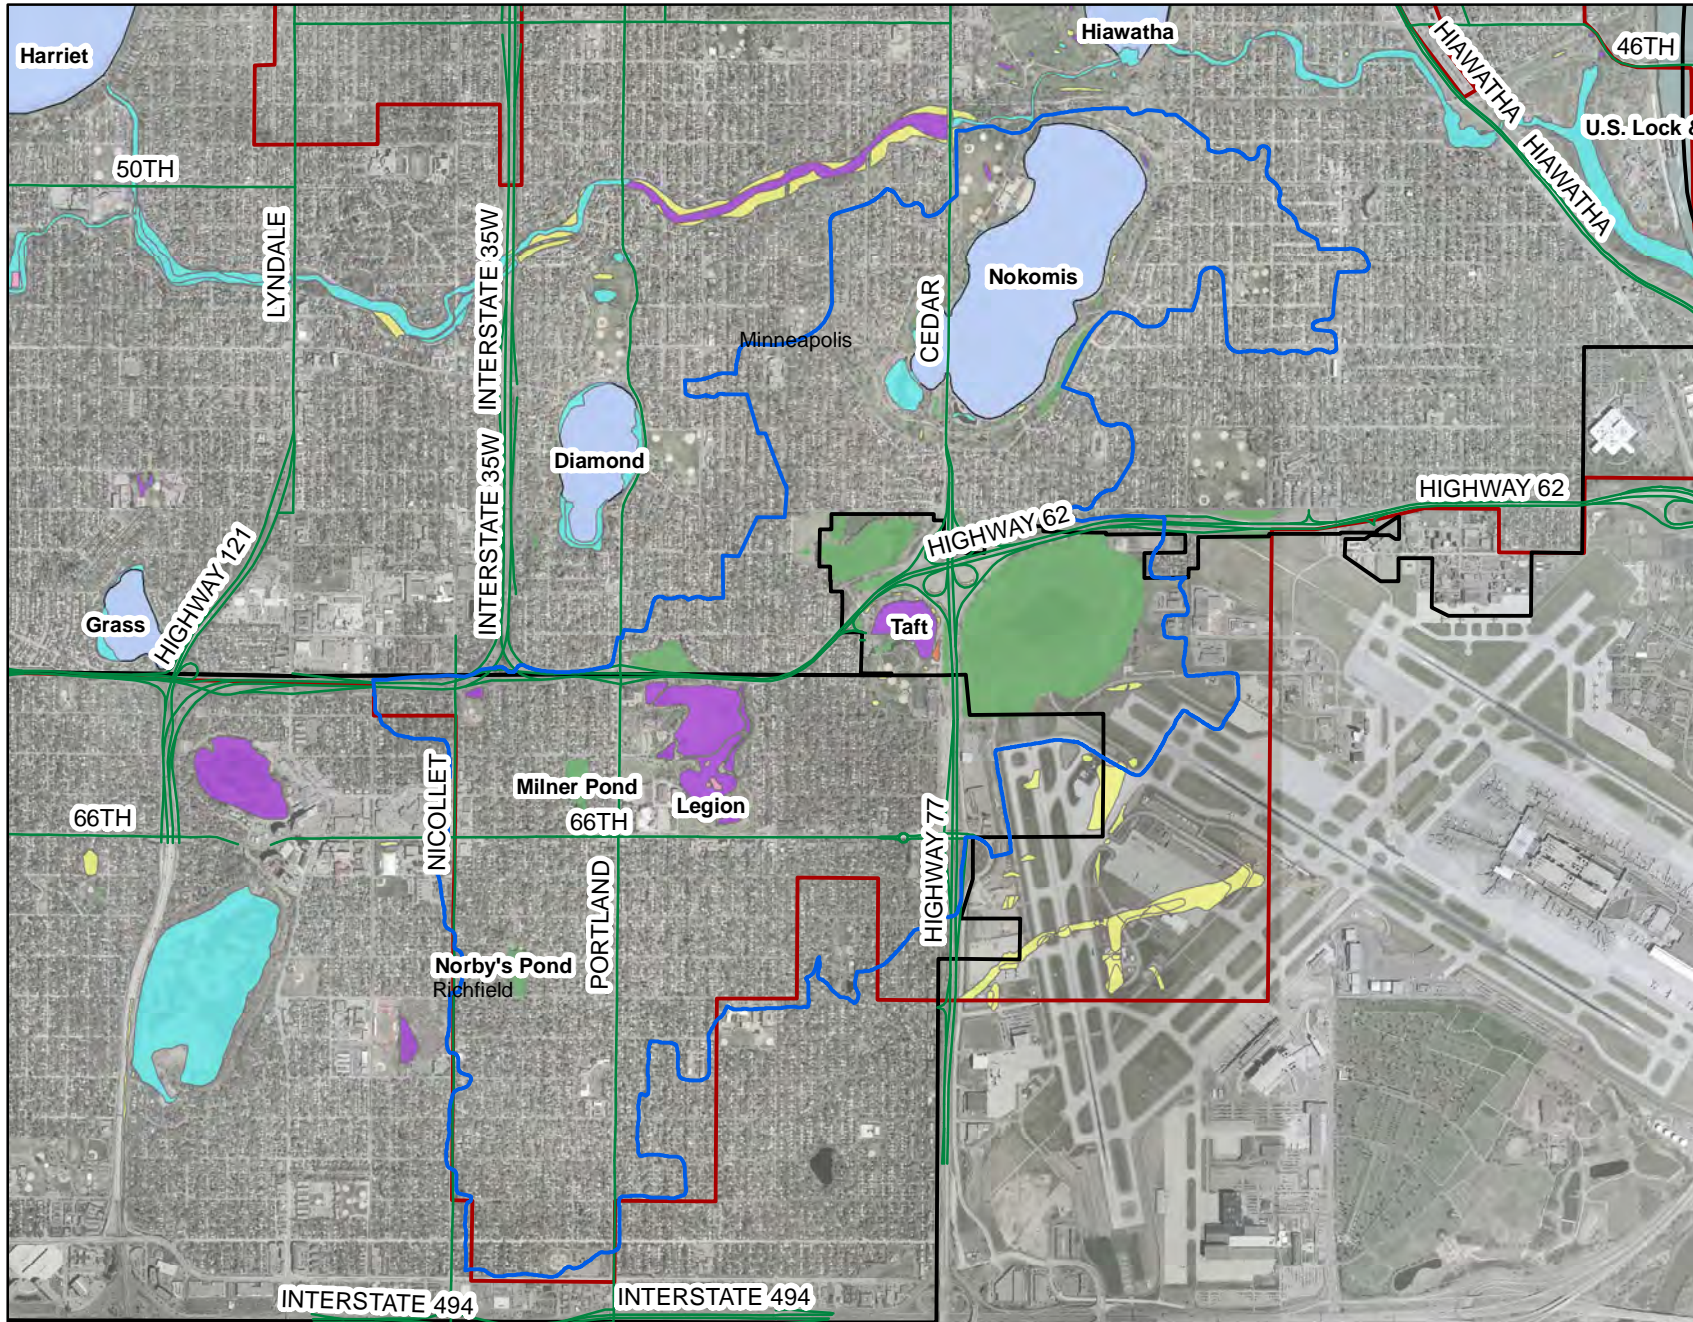

Lake Nokomis Watershed

Legend

- Lake Nokomis Watershed
- County Roads
- Municipal Boundaries
- MCWD Legal Boundary

FAW Wetlands

Wetland Mgmt Class

- Lake
- Manage 1
- Manage 2
- Manage 3
- Not Classified
- Preserve
- upland